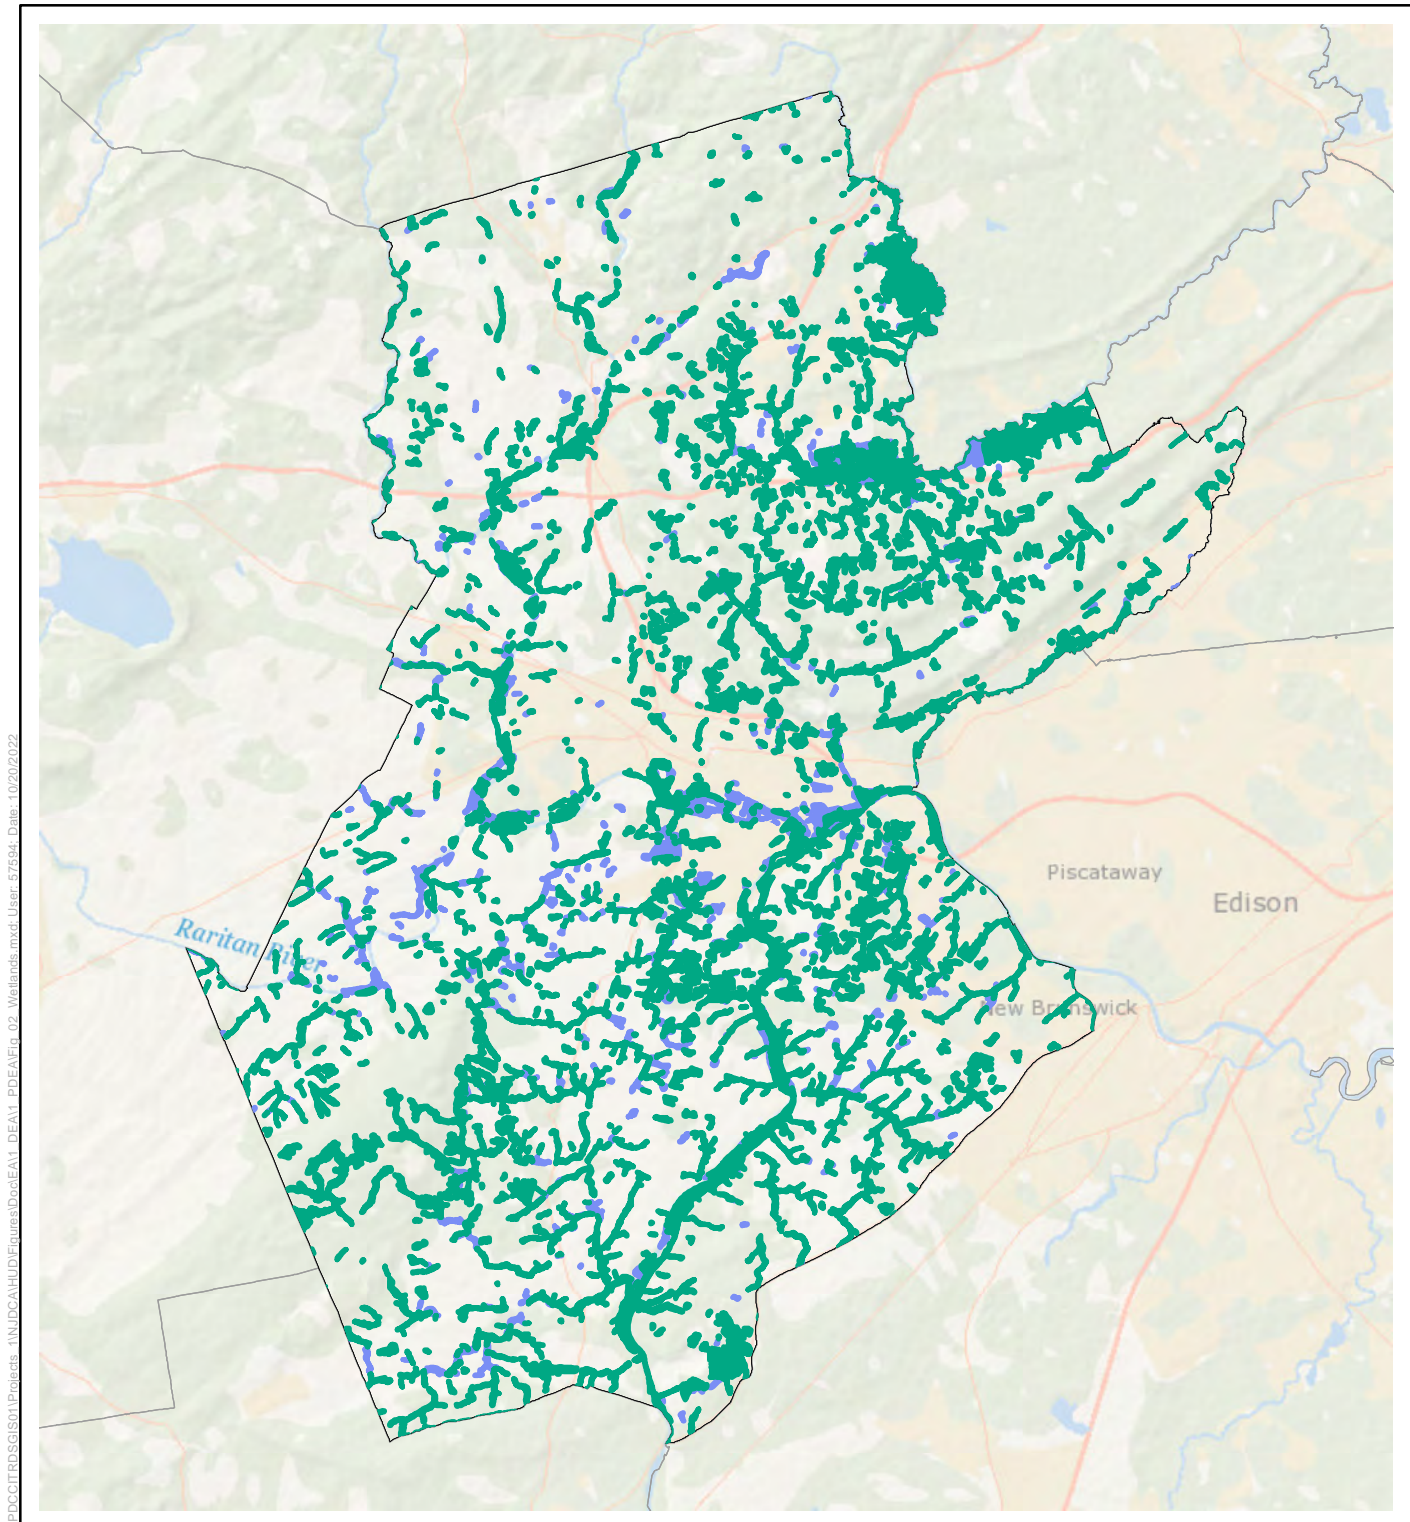

Figure 9 of 12, Passaic County Wetlands

J:\DCC\ITRDS\GIS\01\Projects_1\NJDC\AHUD\Figures\Doc\EA1_DEA1_PDEA\Fig_02_Wetlands.mxd User: 57594 Date: 10/20/2022

Wetland Type

- Freshwater Forested/Shrub Wetland
- Freshwater Emergent Wetland