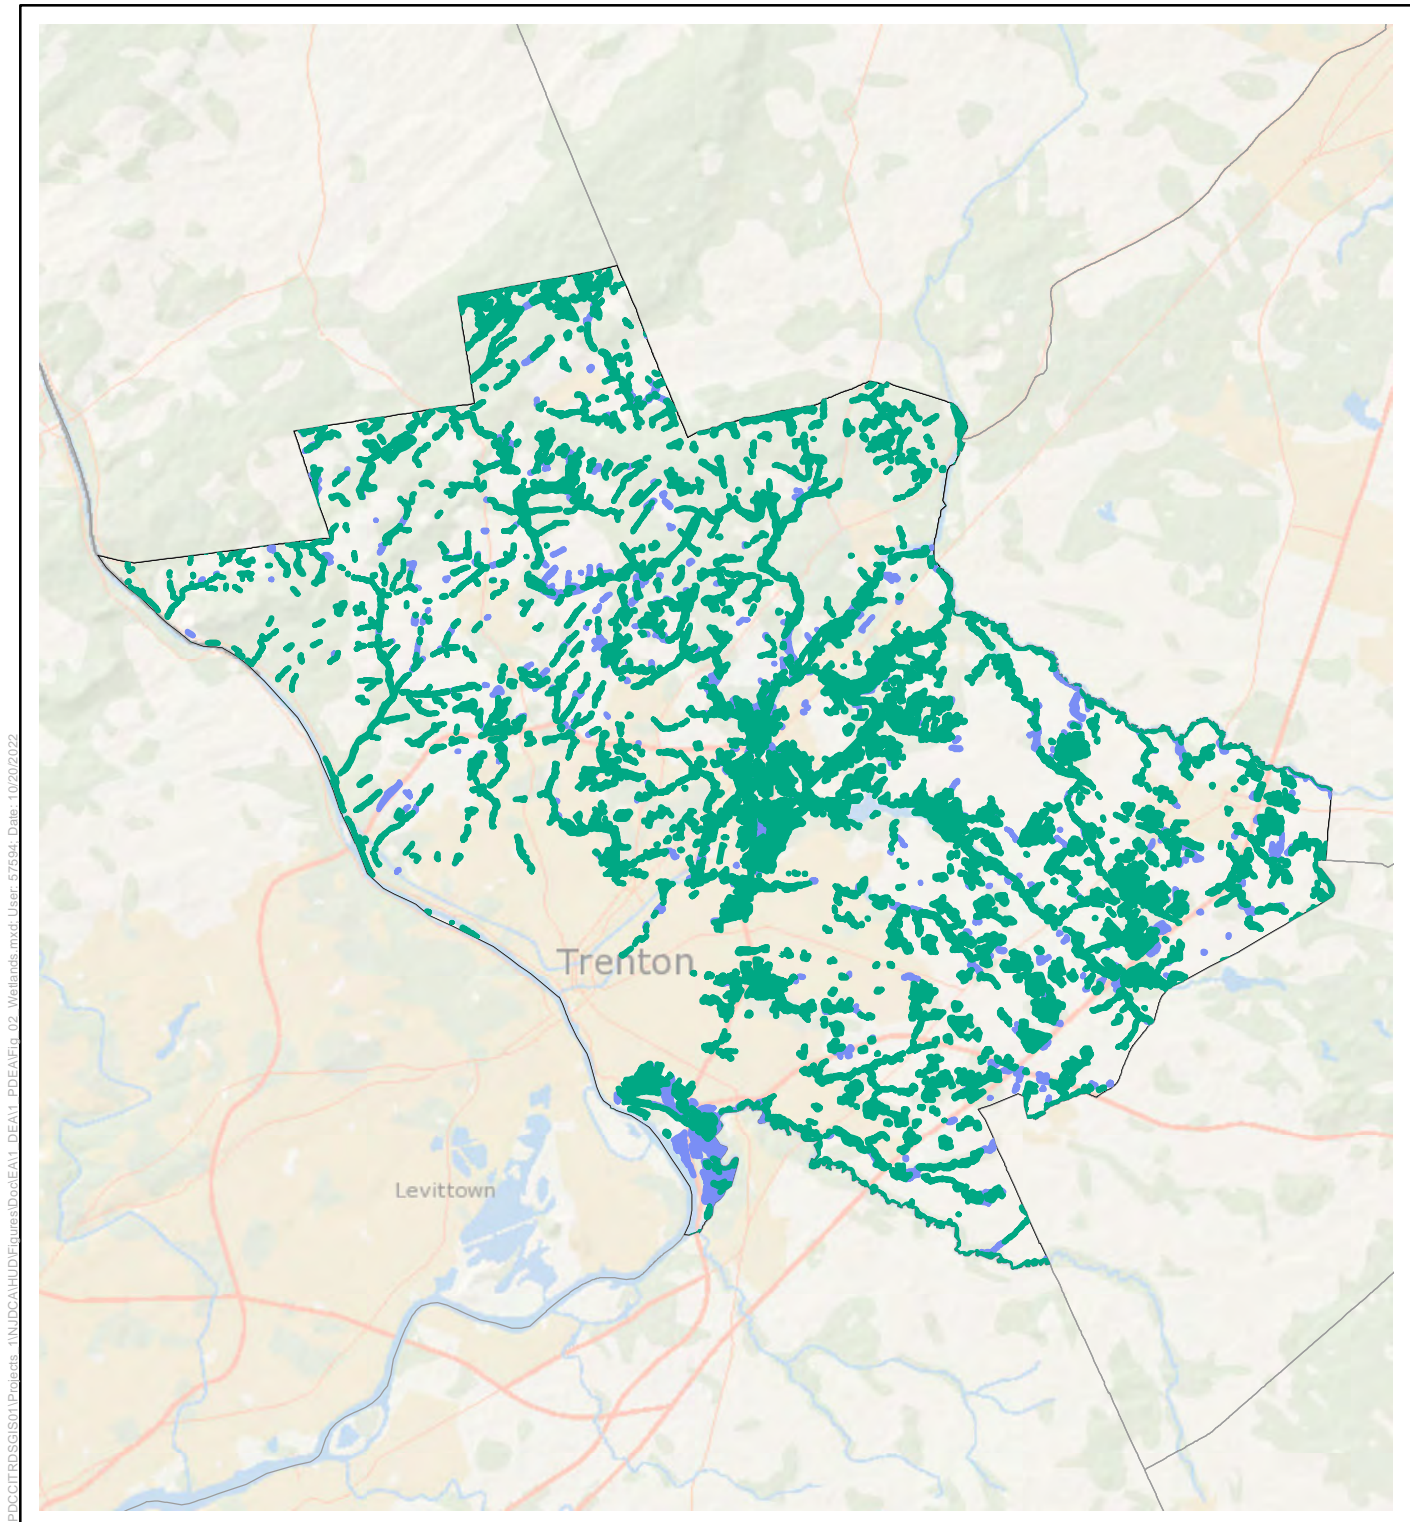

**Figure 4 of 12, Hudson County Wetlands**

J:\DDC\CITRDS\GIS\01\Projects\_1\NJDC\AJUD\Figures\Doc\EA1\_DEA1\_PDEA\Fig\_02\_Wetlands.mxd User: FZB94 Date: 10/20/2022

**Wetland Type**

- Freshwater Forested/Shrub Wetland
- Freshwater Emergent Wetland

**Figure 5 of 12, Hunterdon County Wetlands**

**Wetland Type**

- Freshwater Forested/Shrub Wetland
- Freshwater Emergent Wetland

**Figure 6 of 12, Mercer County Wetlands**

J:\DCC\ITRDS\GIS\01\Projects\_1\NJDC\HUD\Figures\DEA1\_DEA1\_PDEA\Fig\_02\_Wetlands.mxd User: EZE94 Date: 10/20/2022