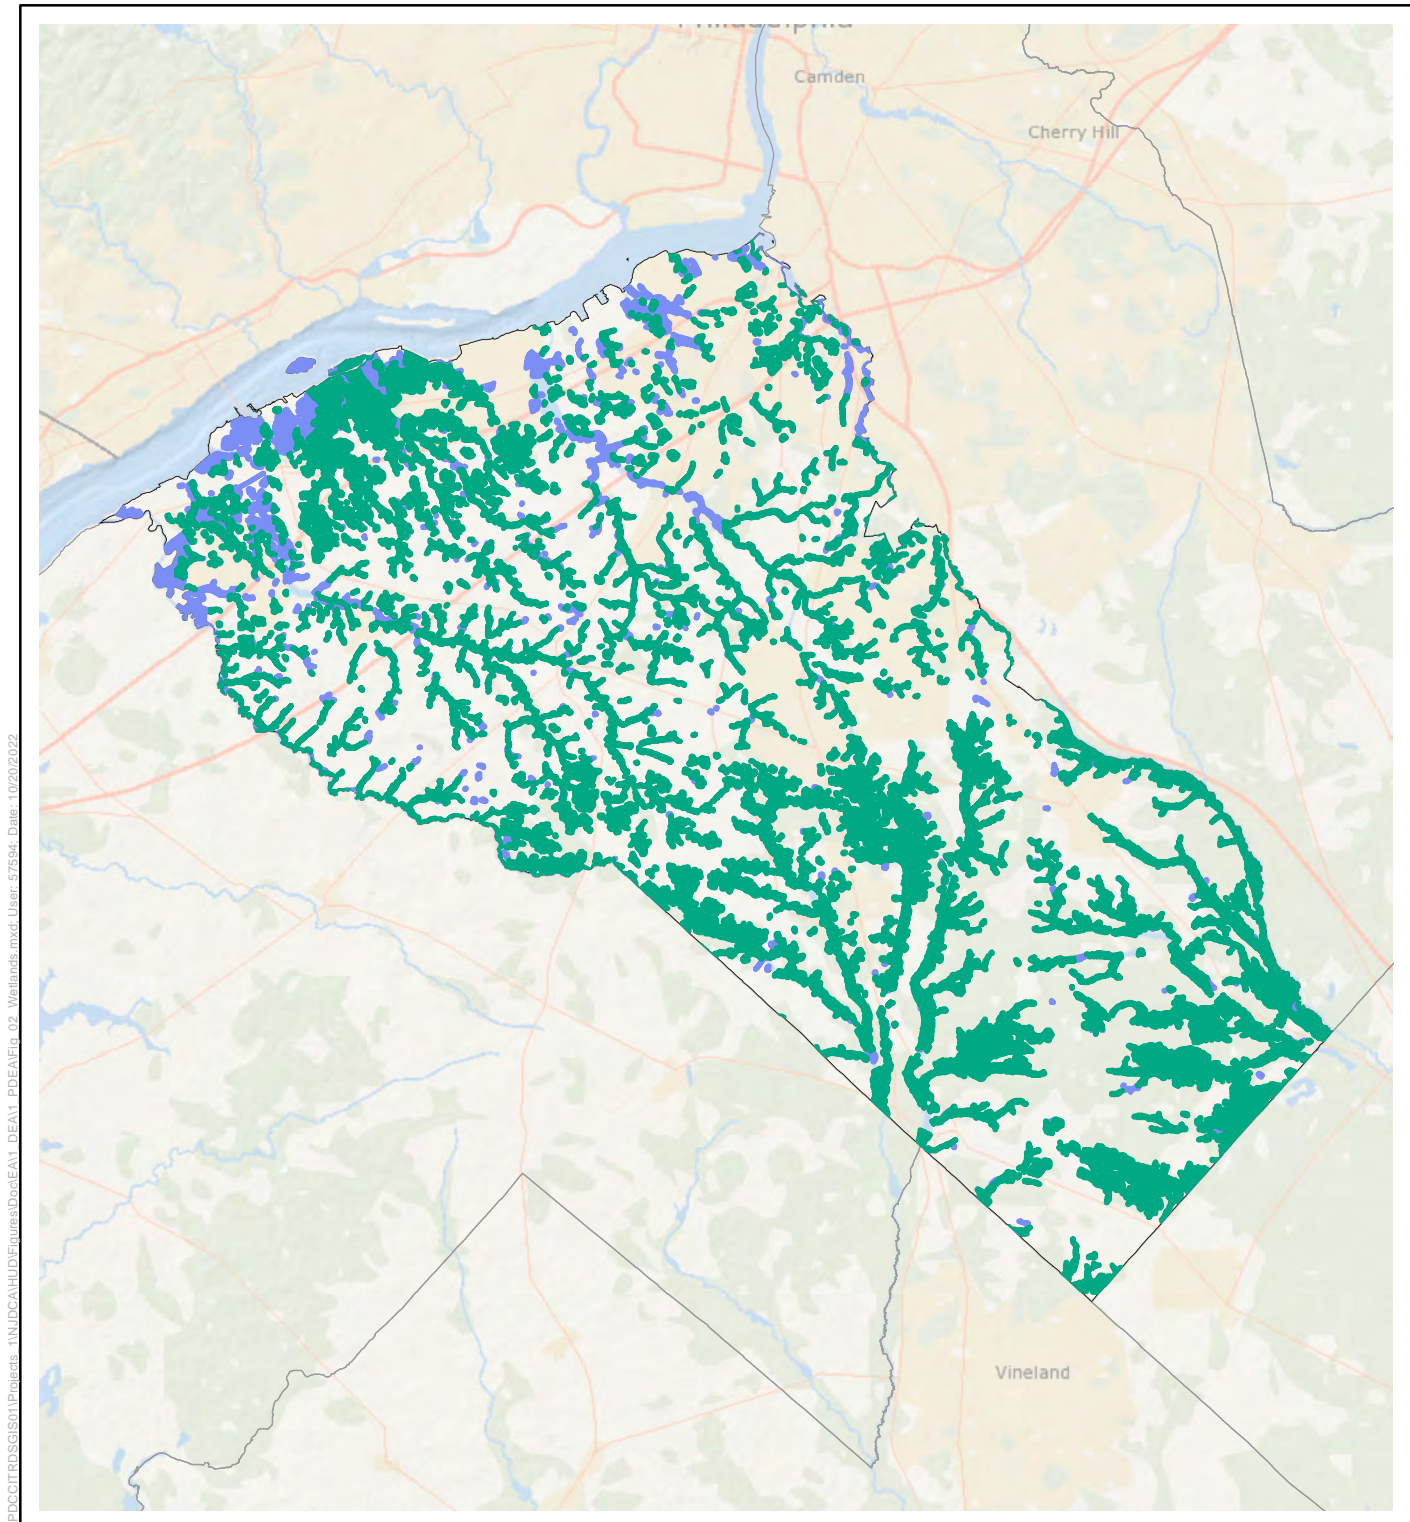

Figure 2 of 12, Essex County Wetlands

J:\DCCITRDS\GIS\01\Projects_1\NJDCANHUD\Figures\Doc\EA1_DEA1_PDEA\Fig_02_Wetlands.mxd User: FZS94 Date: 10/20/2022

Wetland Type

- Freshwater Forested/Shrub Wetland
- Freshwater Emergent Wetland