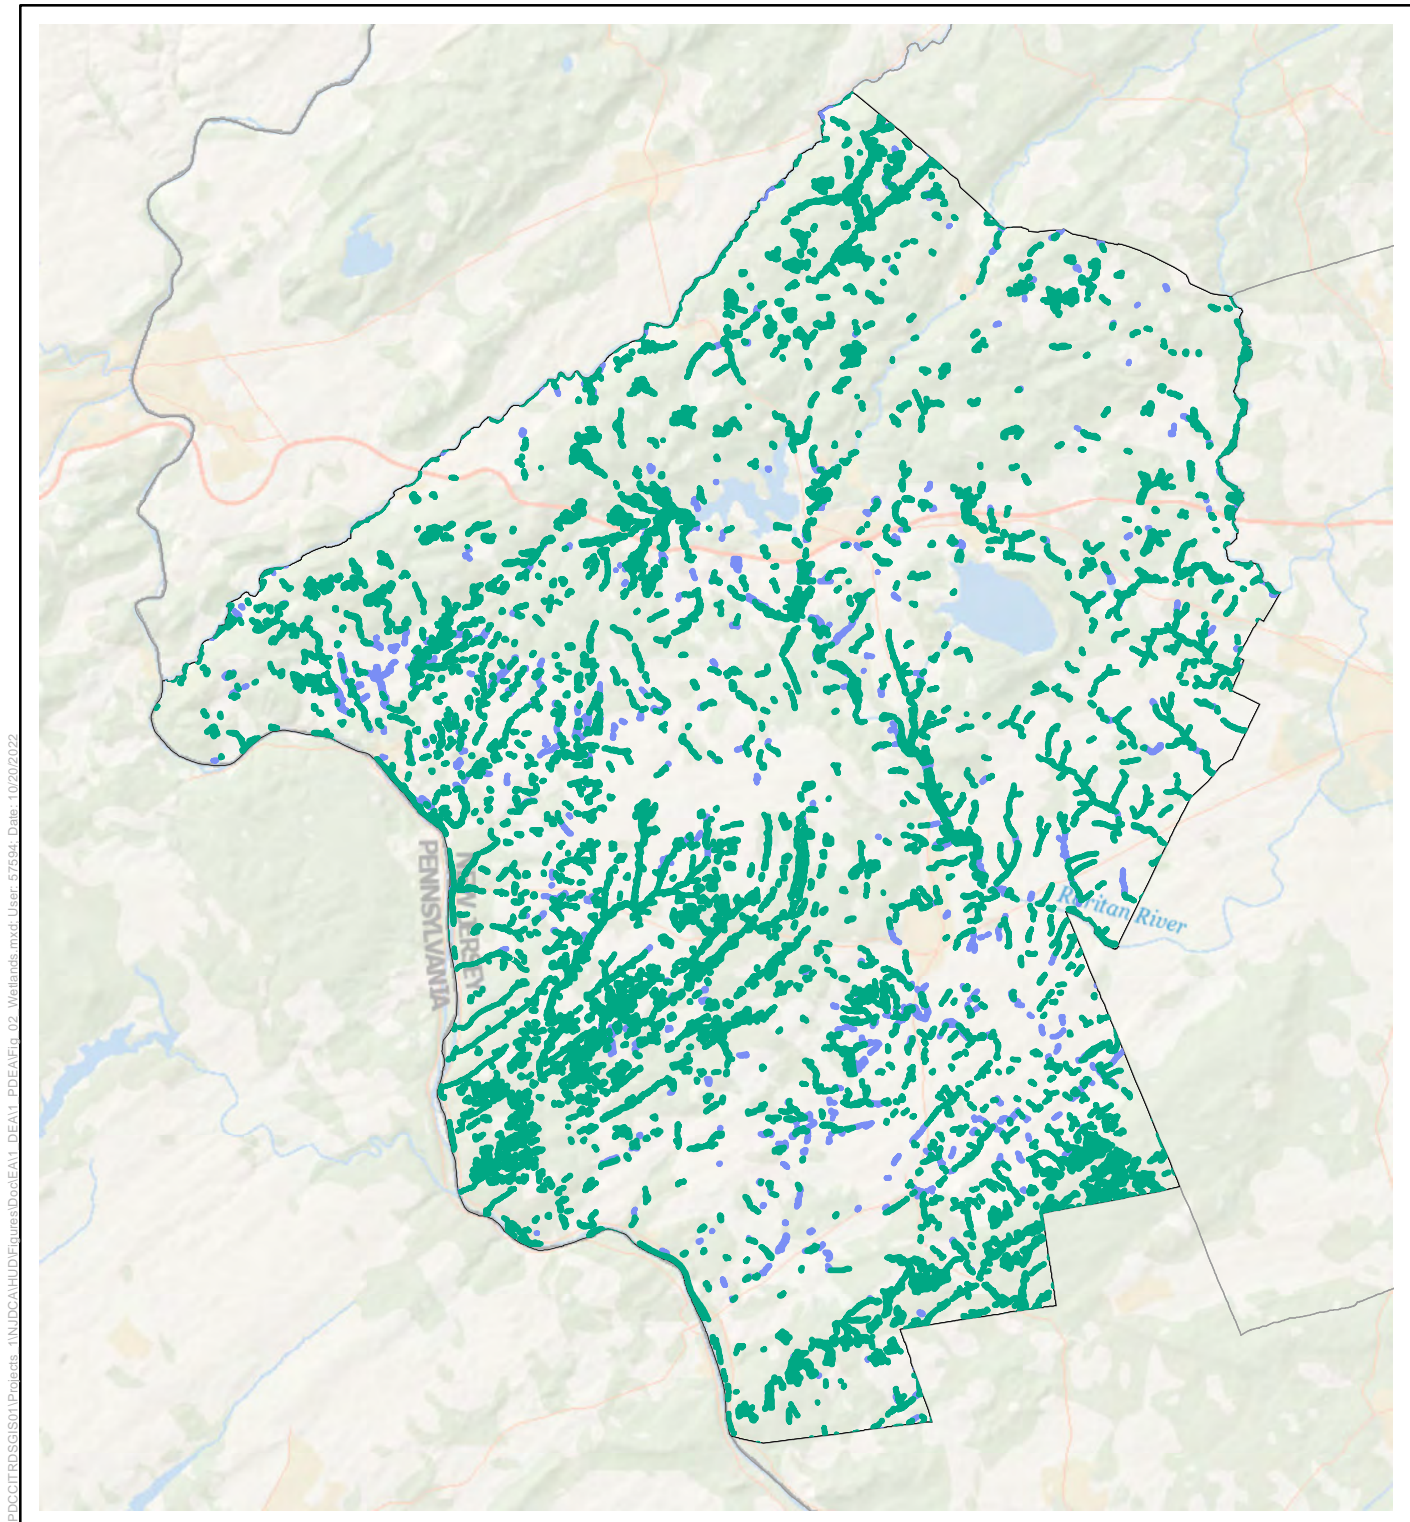

Figure 4 of 12, Hudson County Wetlands

J:\DDC\CITRDS\GIS\01\Projects_1\NJDC\AJUD\Figures\Doc\EA1_DEA1_PDEA\Fig_02_Wetlands.mxd User: FZB94 Date: 10/20/2022

Wetland Type

- Freshwater Forested/Shrub Wetland
- Freshwater Emergent Wetland