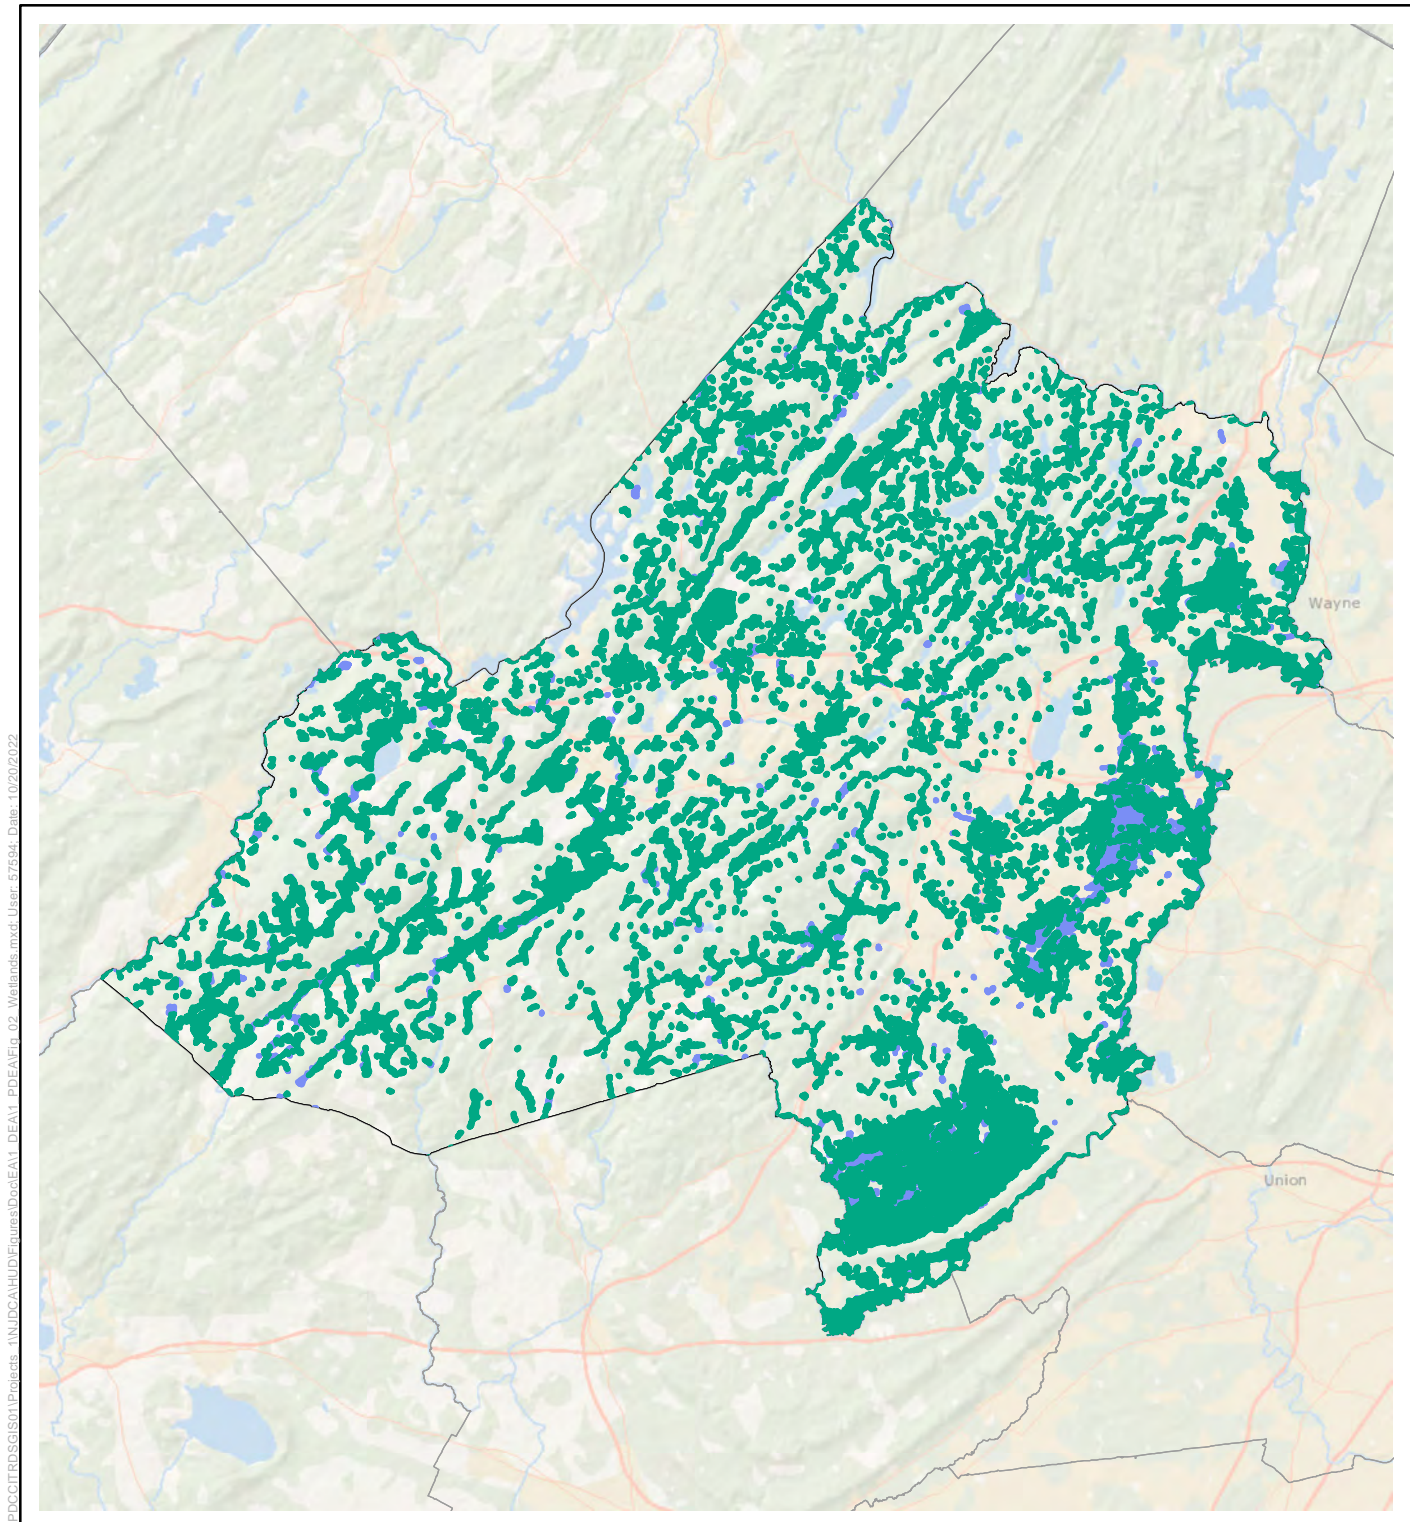

Figure 7 of 12, Middlesex County Wetlands

J:\DCC\ITRD\GIS\01\Projects_1\NJDC\HUD\Figures\Doc\DEA1_DEA1_PDEA\Fig_02_Wetlands.mxd User: FZS94 Date: 10/20/2022

Wetland Type

- Freshwater Forested/Shrub Wetland
- Freshwater Emergent Wetland