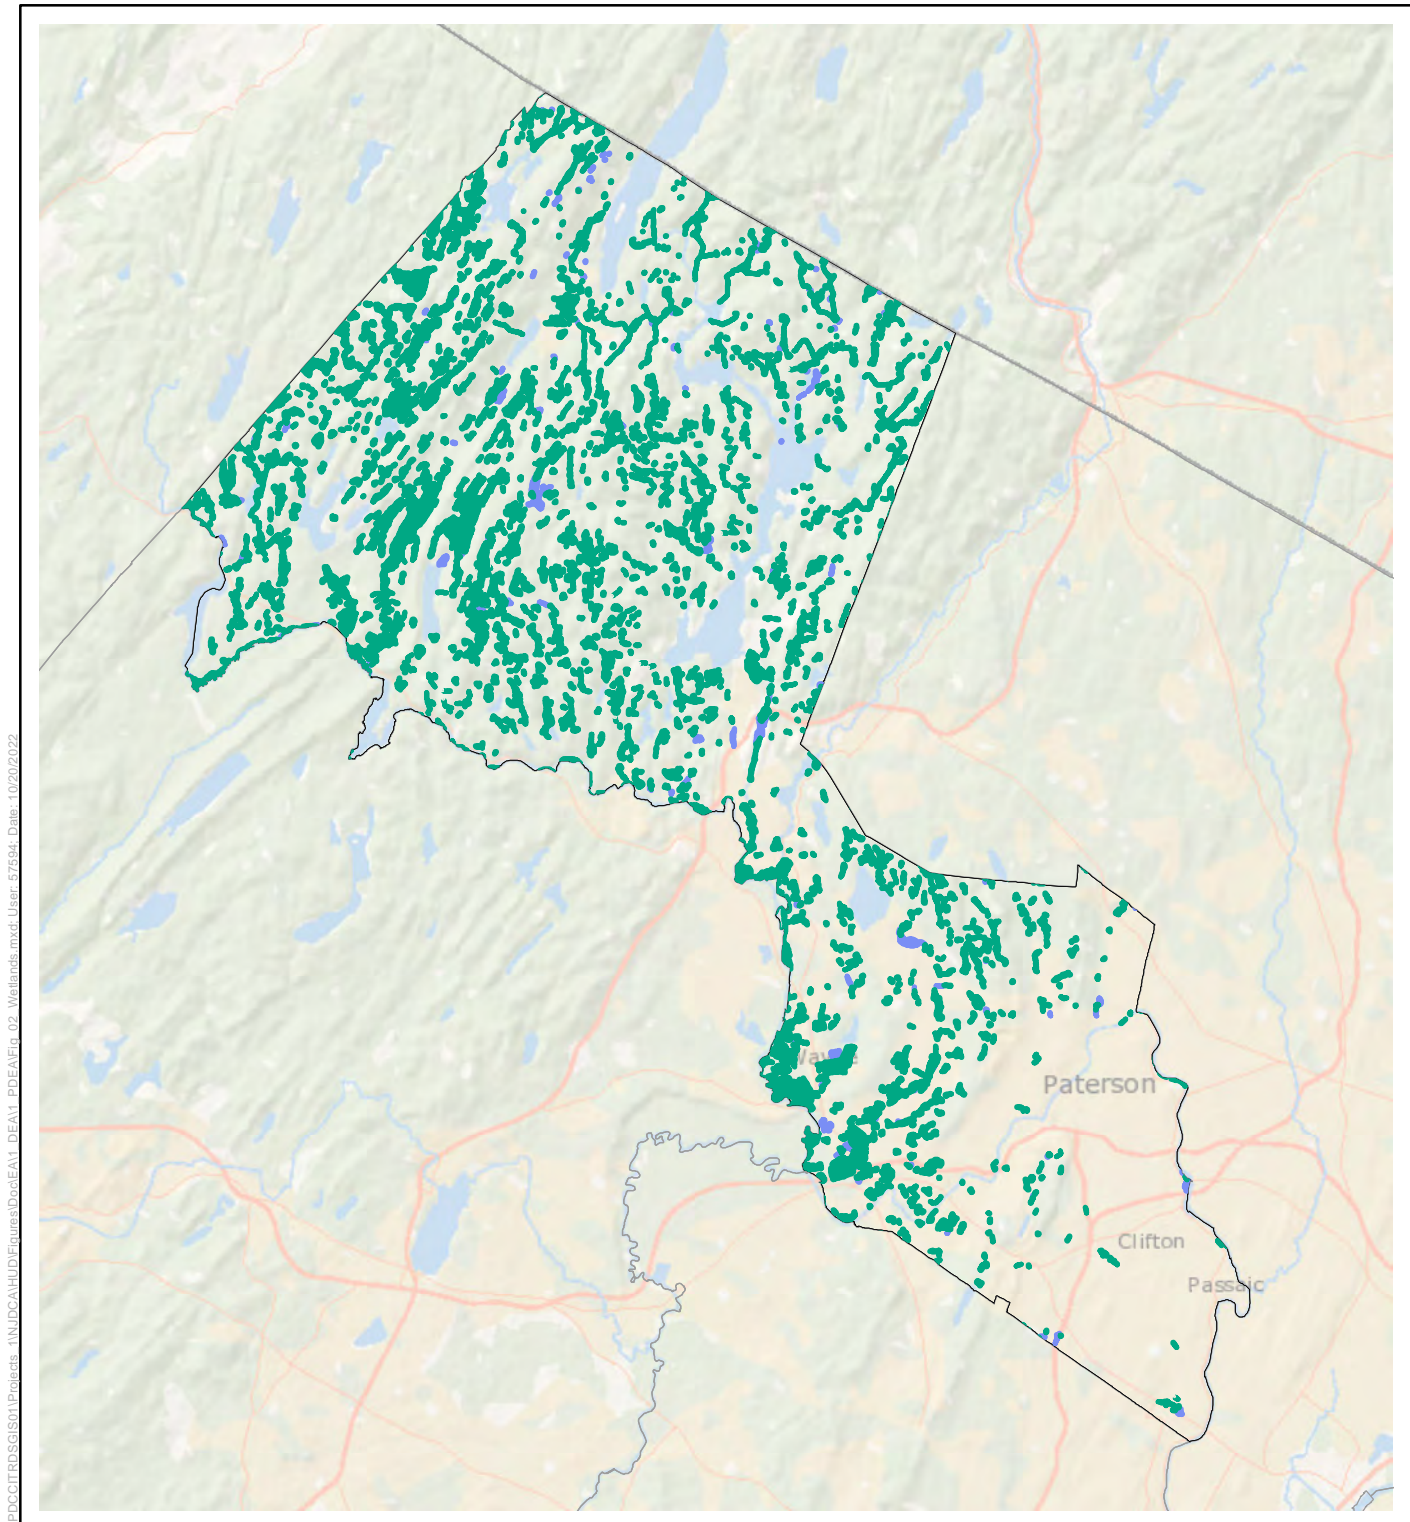

Figure 8 of 12, Morris County Wetlands

I:\DDC\CITRDS\CIS01\Projects_1\JDC\AHUD\Figures\Doc\EA1_DEA1_PDEA\Fig_02_Wetlands.mxd User: FZ594 Date: 10/20/2022

Wetland Type

- Freshwater Forested/Shrub Wetland
- Freshwater Emergent Wetland