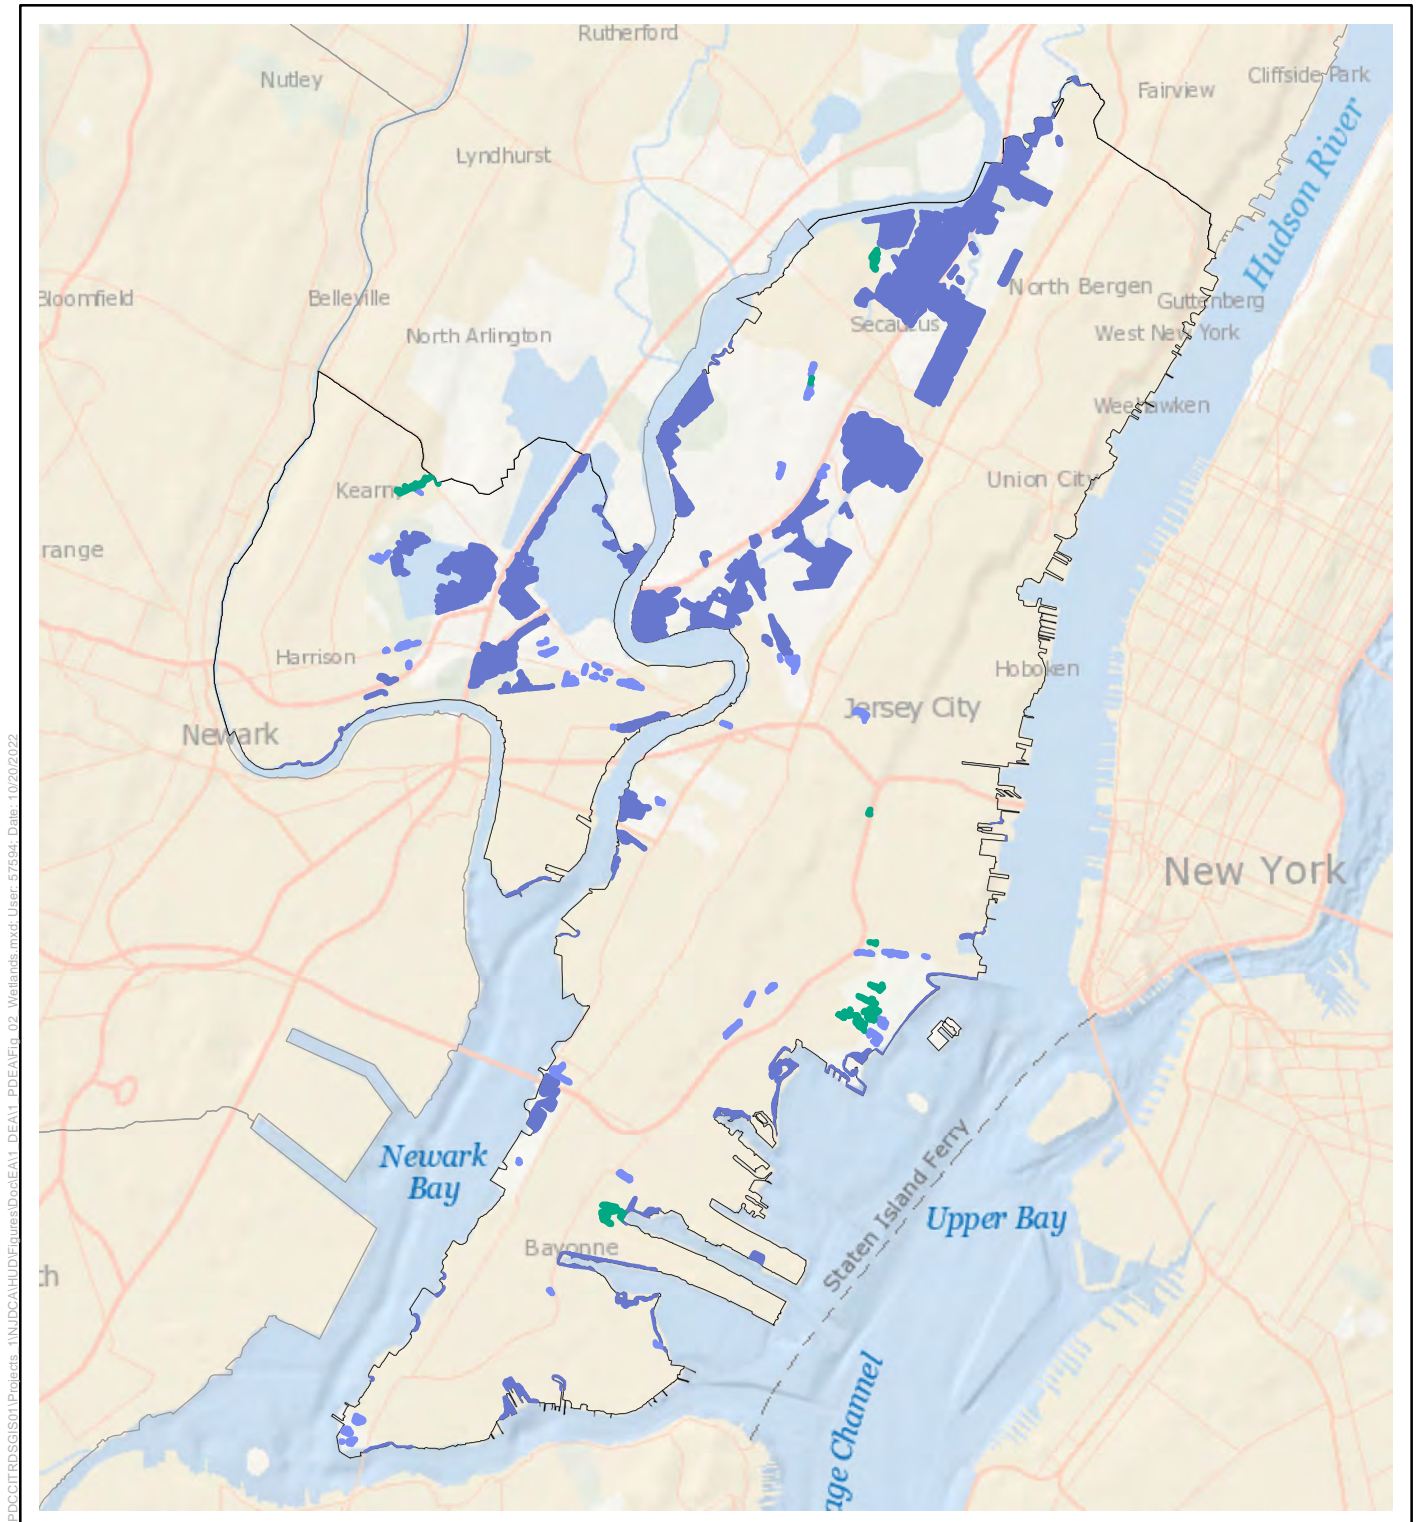

Figure 3 of 12, Gloucester County Wetlands

J:\DCC\ITR\GIS\01\Projects_1\NJDC\HUD\Figures\Doc\EA1_DEA1_PDEA\Fig_02_Wetlands.mxd User: 57594 Date: 10/20/2022

Wetland Type

- Freshwater Forested/Shrub Wetland
- Freshwater Emergent Wetland
- Estuarine and Marine Wetland