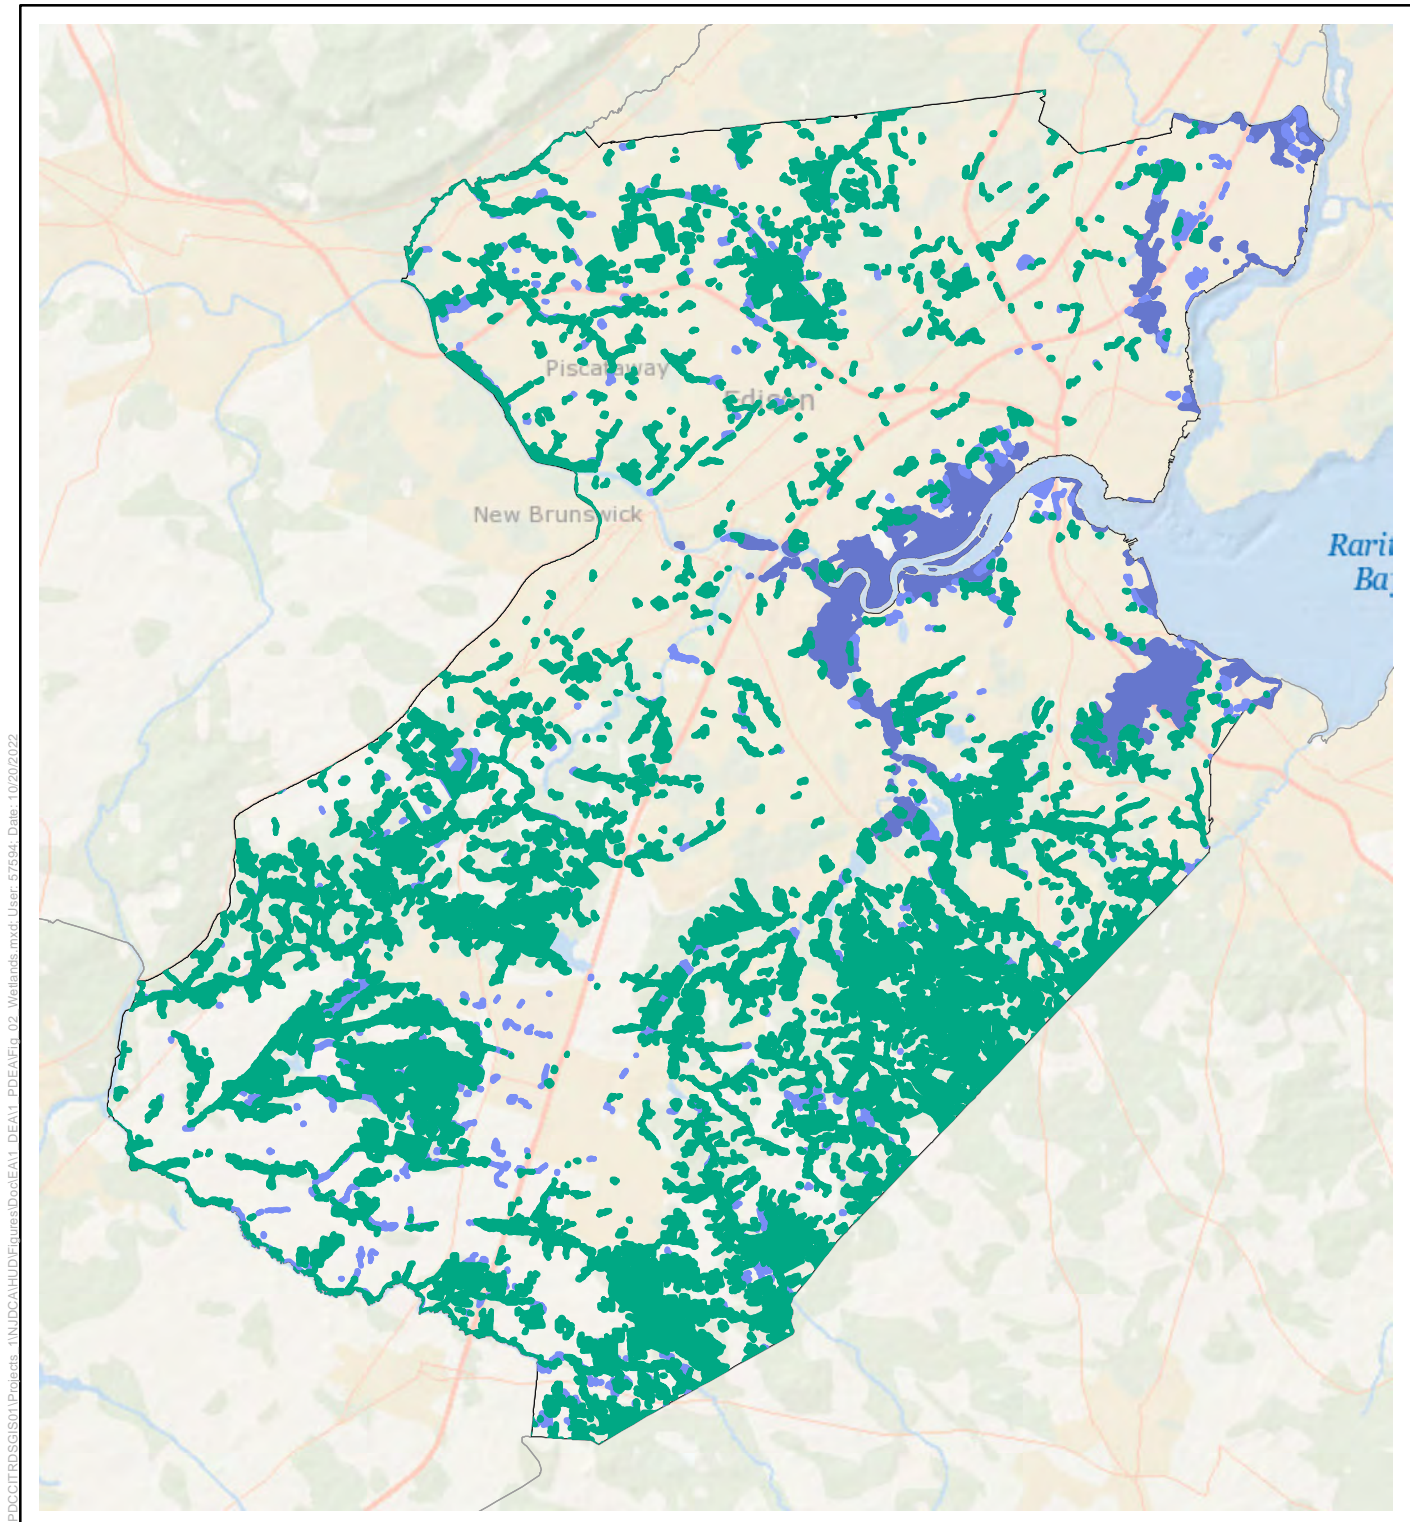

**Figure 5 of 12, Hunterdon County Wetlands**

**Wetland Type**

- Freshwater Forested/Shrub Wetland
- Freshwater Emergent Wetland

**Figure 6 of 12, Mercer County Wetlands**

J:\DCC\ITRDS\GIS\01\Projects\_1\NJDC\HUD\Figures\DEA1\_DEA1\_PDEA\Fig\_02\_Wetlands.mxd User: EZE94 Date: 10/20/2022