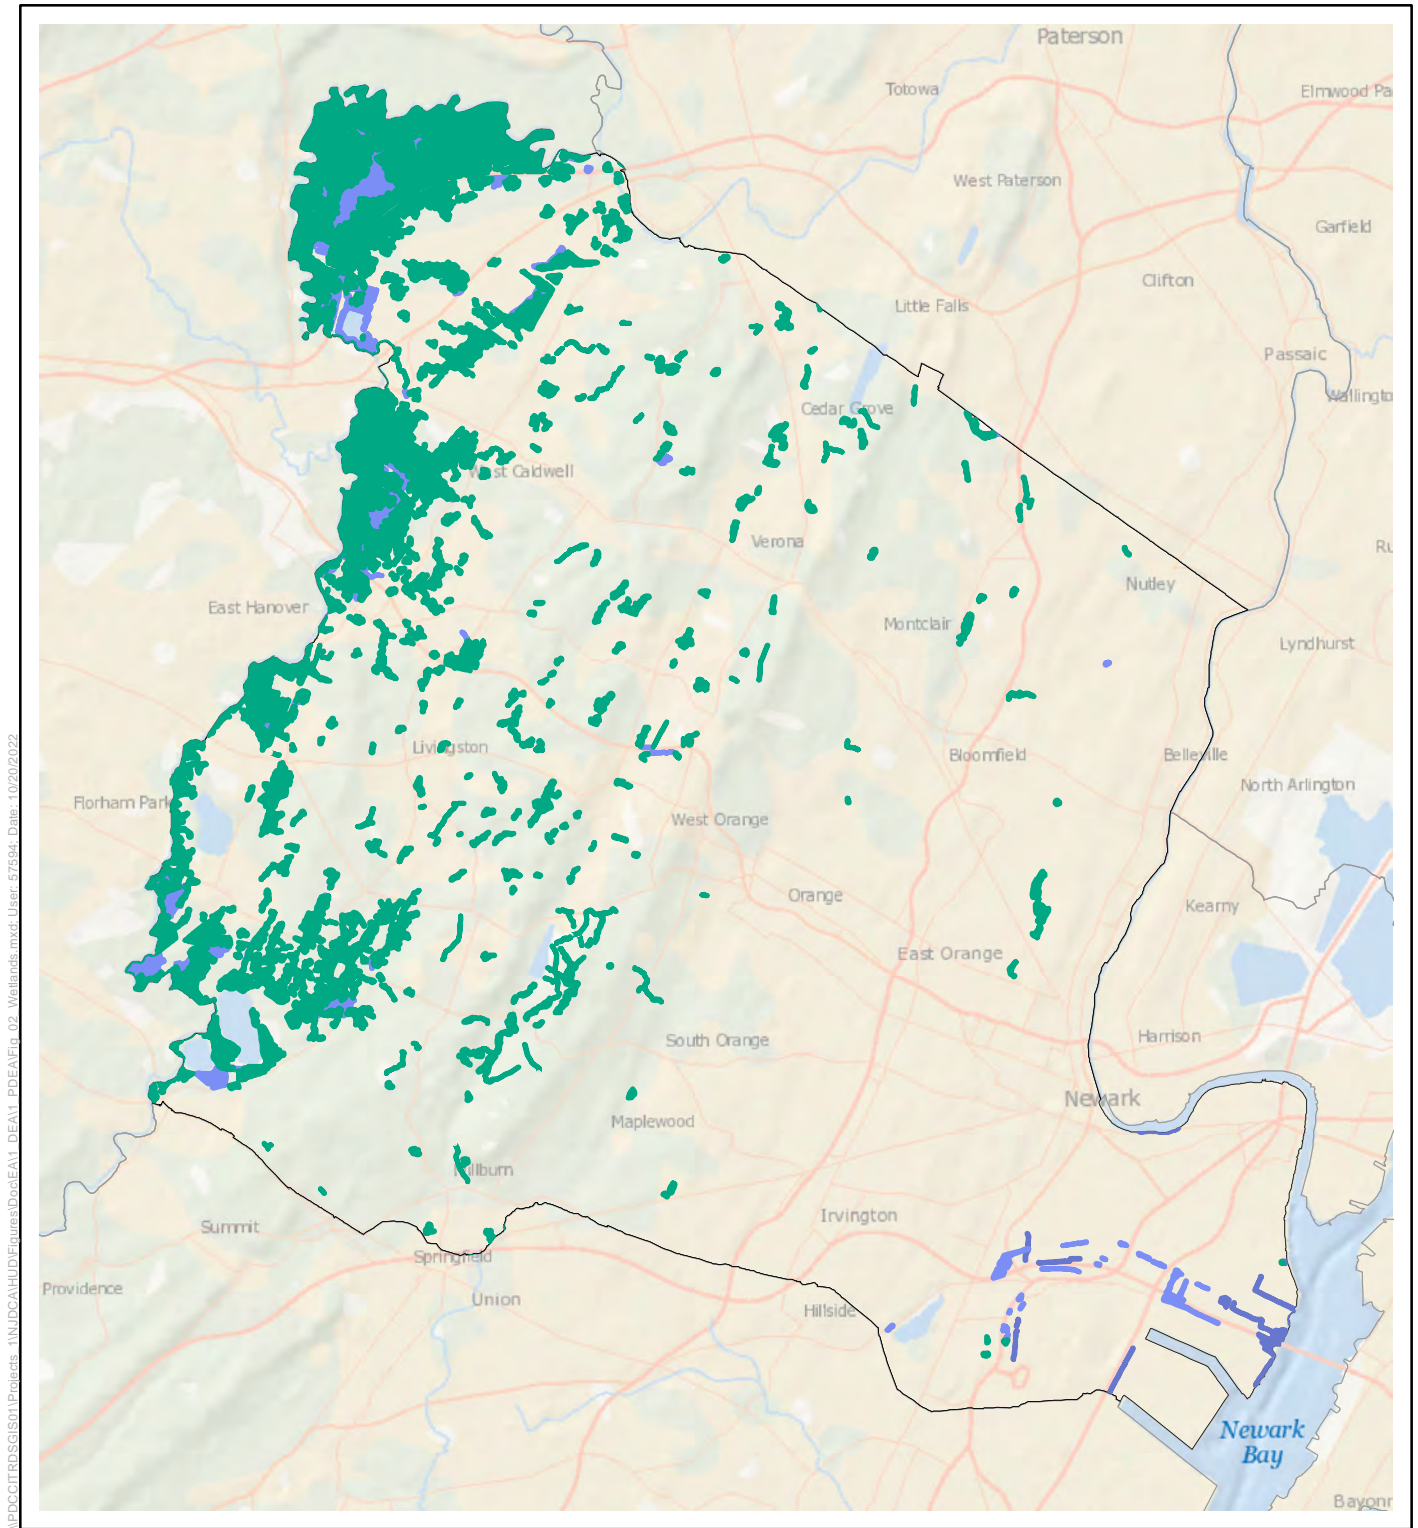

Figure 1 of 12, Bergen County Wetlands

J:\DCC\ITR\GIS\011\Projects_1\IN\JCA\HUD\Figures\Doc\EA1_DEA1_PDEA\Fig_02_Wetlands.mxd User: E7594 Date: 10/20/2022

Wetland Type

- Freshwater Forested/Shrub Wetland
- Freshwater Emergent Wetland
- Estuarine and Marine Wetland