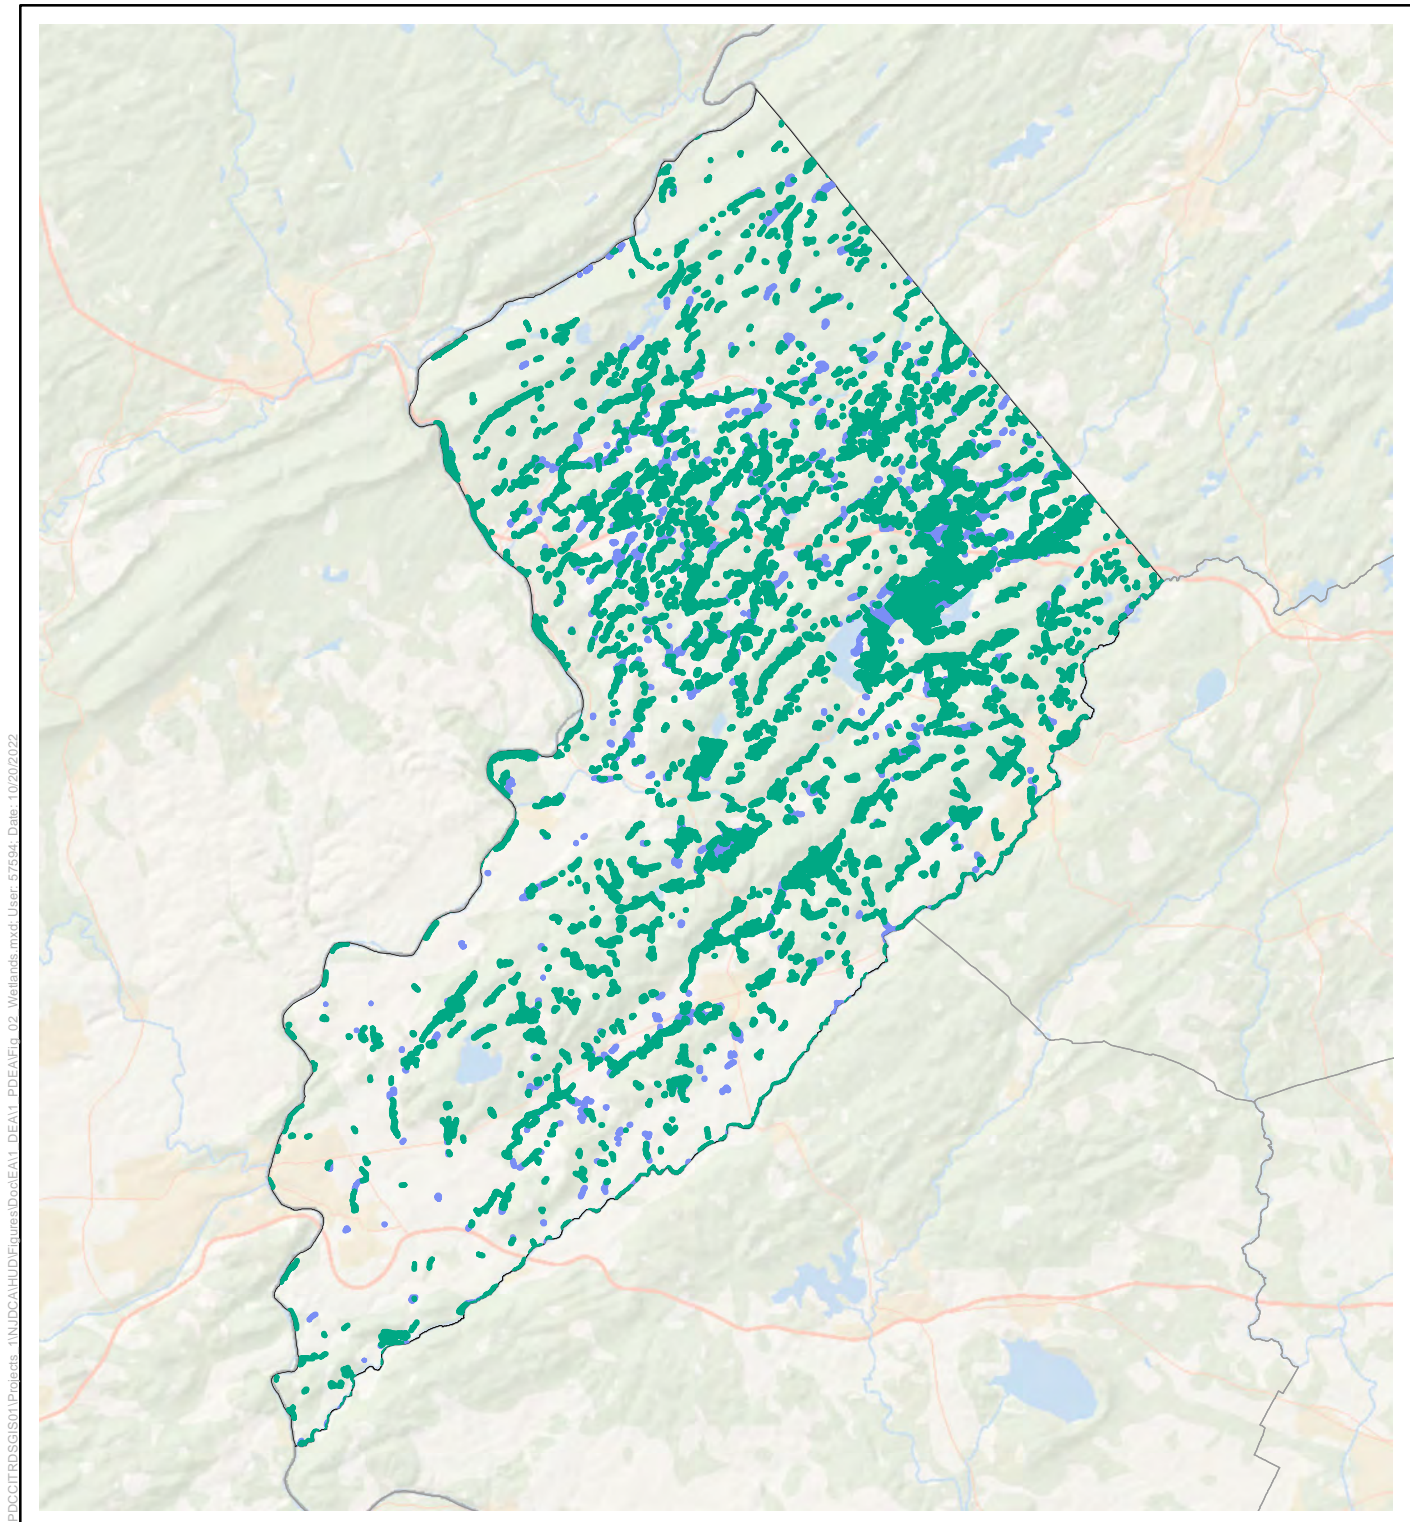

Figure 11 of 12, Union County Wetlands

I:\DCC\ITRDS\GIS\01\Projects_1\NJDC\NJUD\Figures\Doc\EA1_DEA1_PDEA\Fig_02_Wetlands.mxd User: 57594 Date: 10/20/2022

Wetland Type

- Freshwater Forested/Shrub Wetland
- Freshwater Emergent Wetland