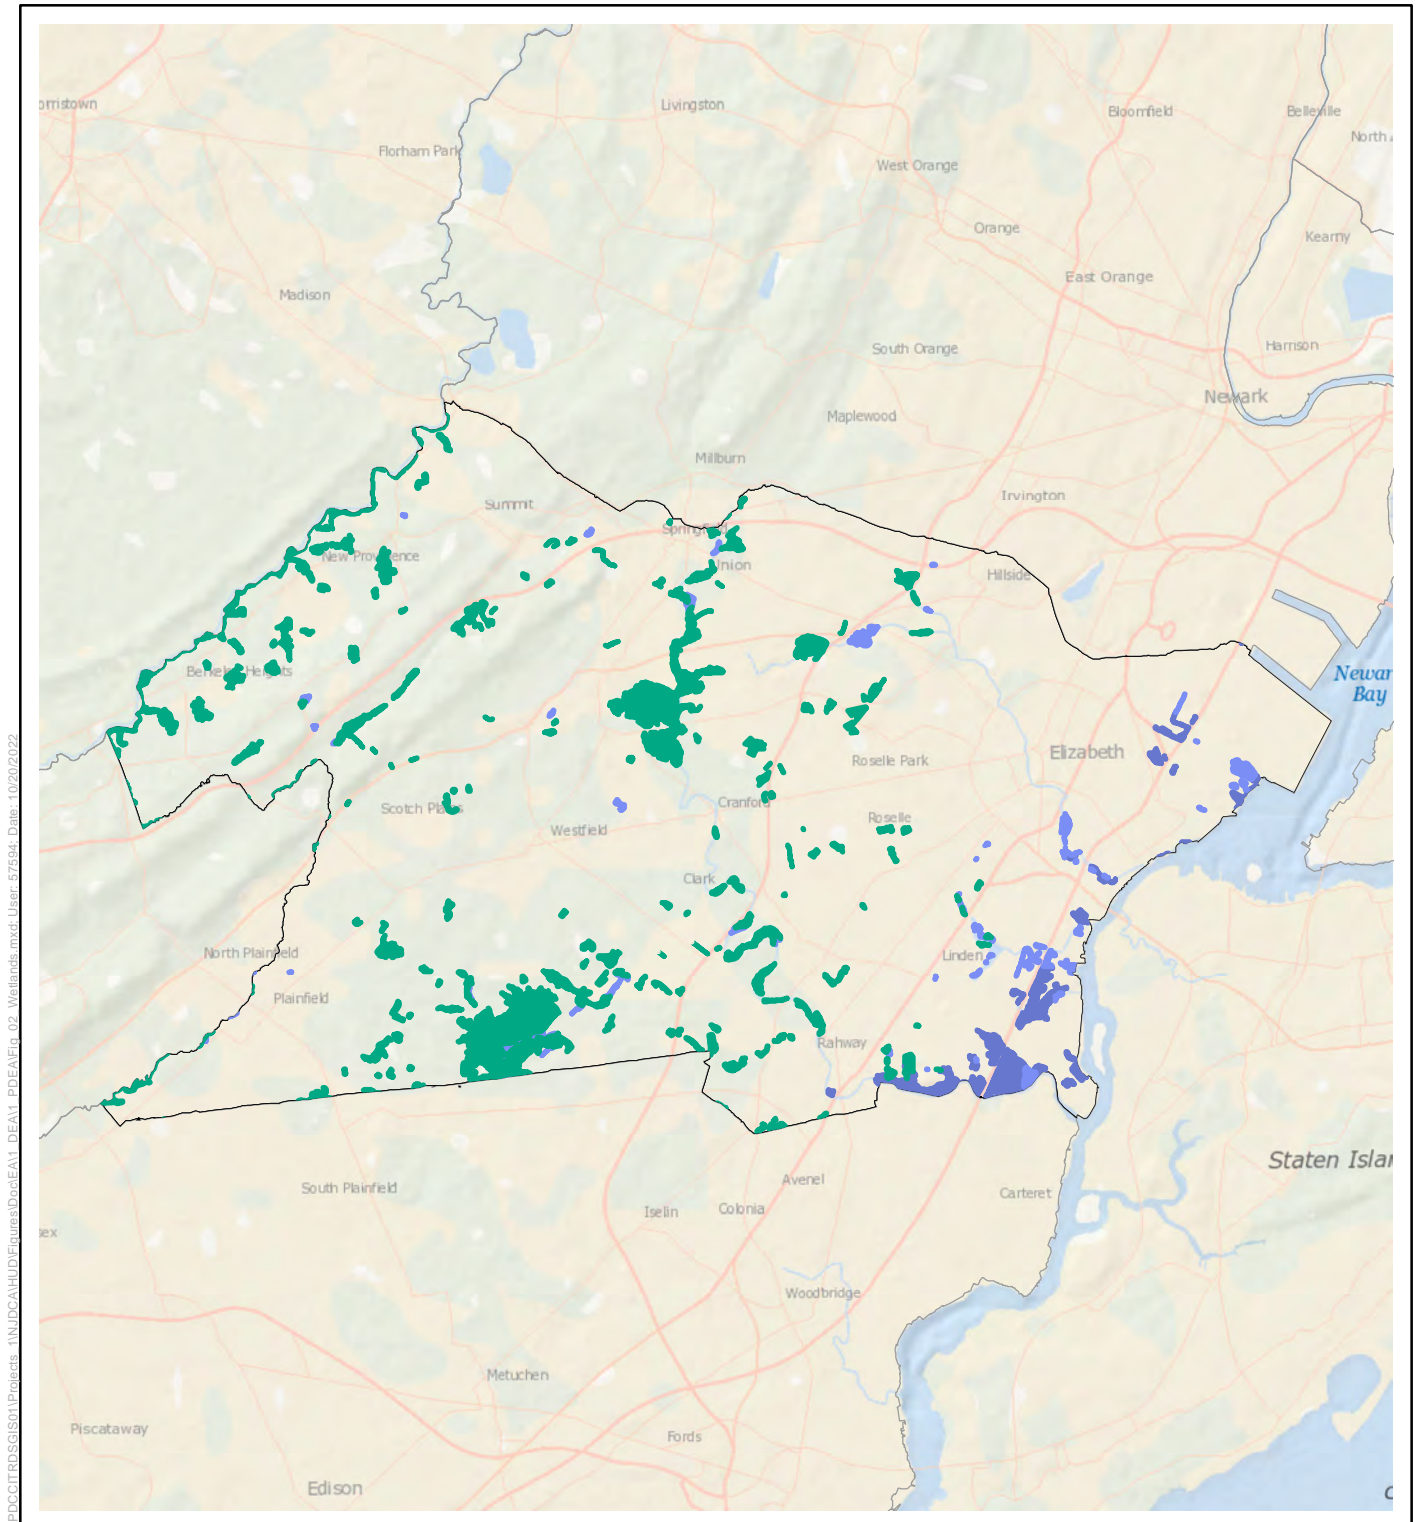

Figure 10 of 12, Somerset County Wetlands

J:\DDC\ITRDS\GIS\01\Projects_1\NJDC\HUD\Figures\Doc\DEA1_DEA1_PDEA\Fig_02_Wetlands.mxd User: 67594 Date: 10/20/2022

Wetland Type

- Freshwater Forested/Shrub Wetland
- Freshwater Emergent Wetland
- Estuarine and Marine Wetland